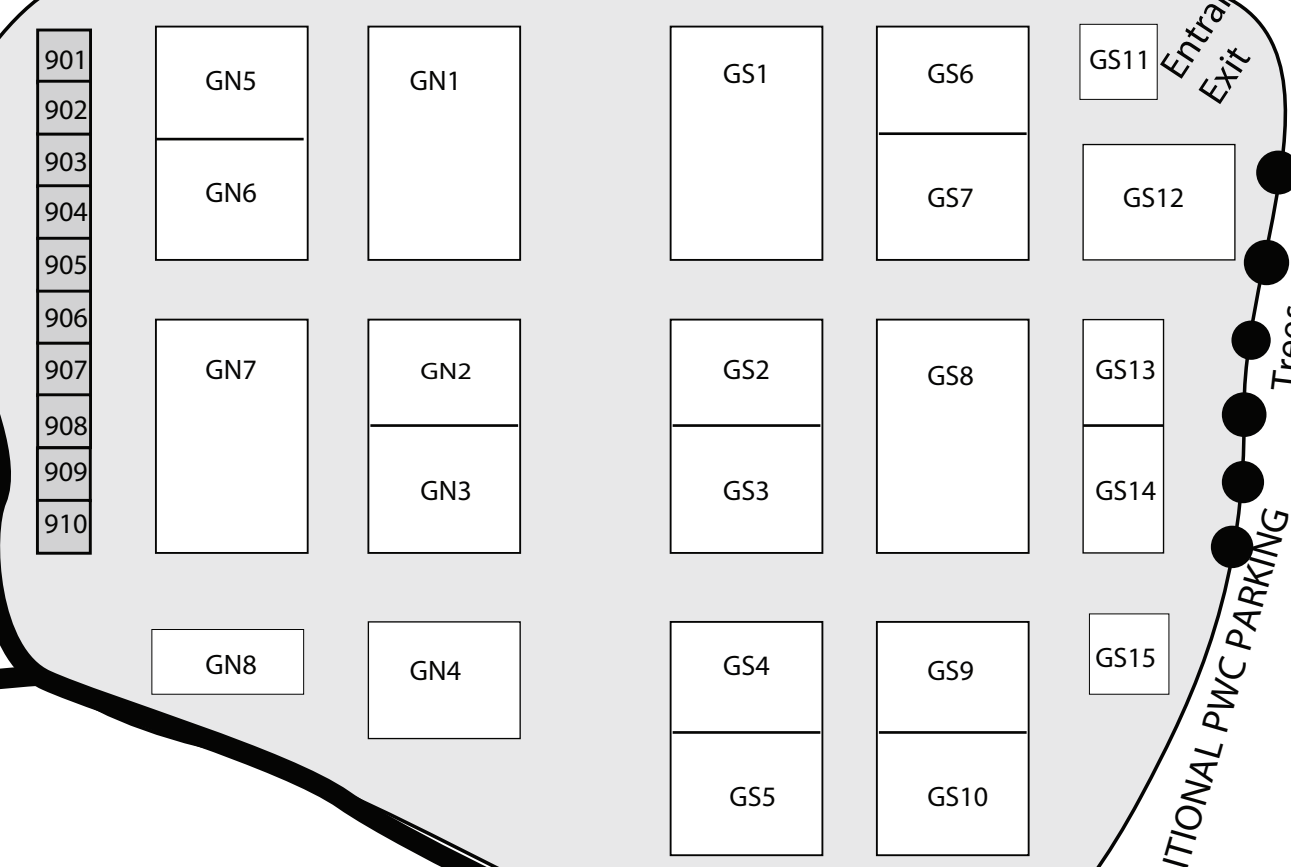

LONDON BRIDGE ROAD

HAMPTON INN

RESTROOMS

SHOW ENTRANCE

WINDSOR LOT #4

RESTROOMS

DRAINAGE CULVERT
HEAVY VEGETATION - NO ACCESS

OFFICE
VEHICLE ENTRANCE

VEHICLE EXIT

Vendors - Food - Beer Garden

RESTROOMS

PARKING

BEACH

LONDON BRIDGE CHANNEL

RESTROOMS

BEER FENCE

Beer Garden

RESTROOMS

Food

RESTROOM

Entrance
Exit

Trees

ADDITIONAL PWC PARKING

GREEN BELT

RESTROOMS

ADDITIONAL PWC PARKING
London Bridge Channel

BEACH

LAKE