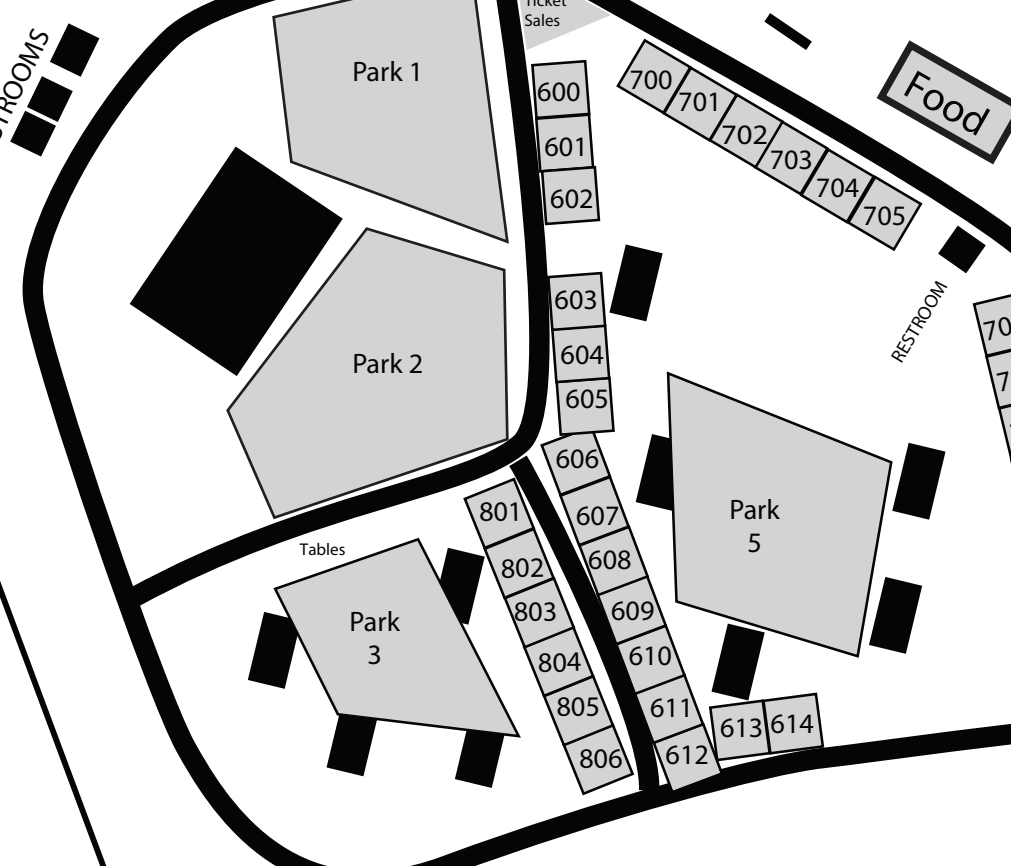

LONDON BRIDGE ROAD

HAMPTON INN

RESTROOMS

SHOW ENTRANCE

WINDSOR LOT #4

RESTROOMS

DRAINAGE CULVERT
HEAVY VEGETATION - NO ACCESS

OFFICE
VEHICLE ENTRANCE

VEHICLE EXIT

Vendors - Food - Beer Garden

RESTROOMS

PARKING

BEACH

LONDON BRIDGE CHANNEL

RESTROOMS

BEER FENCE

Beer Garden

RESTROOMS

Food

RESTROOM

Entrance
Exit

Trees

ADDITIONAL PWC PARKING

GREEN BELT

RESTROOMS

ADDITIONAL PWC PARKING
London Bridge Channel

BEACH

LAKE