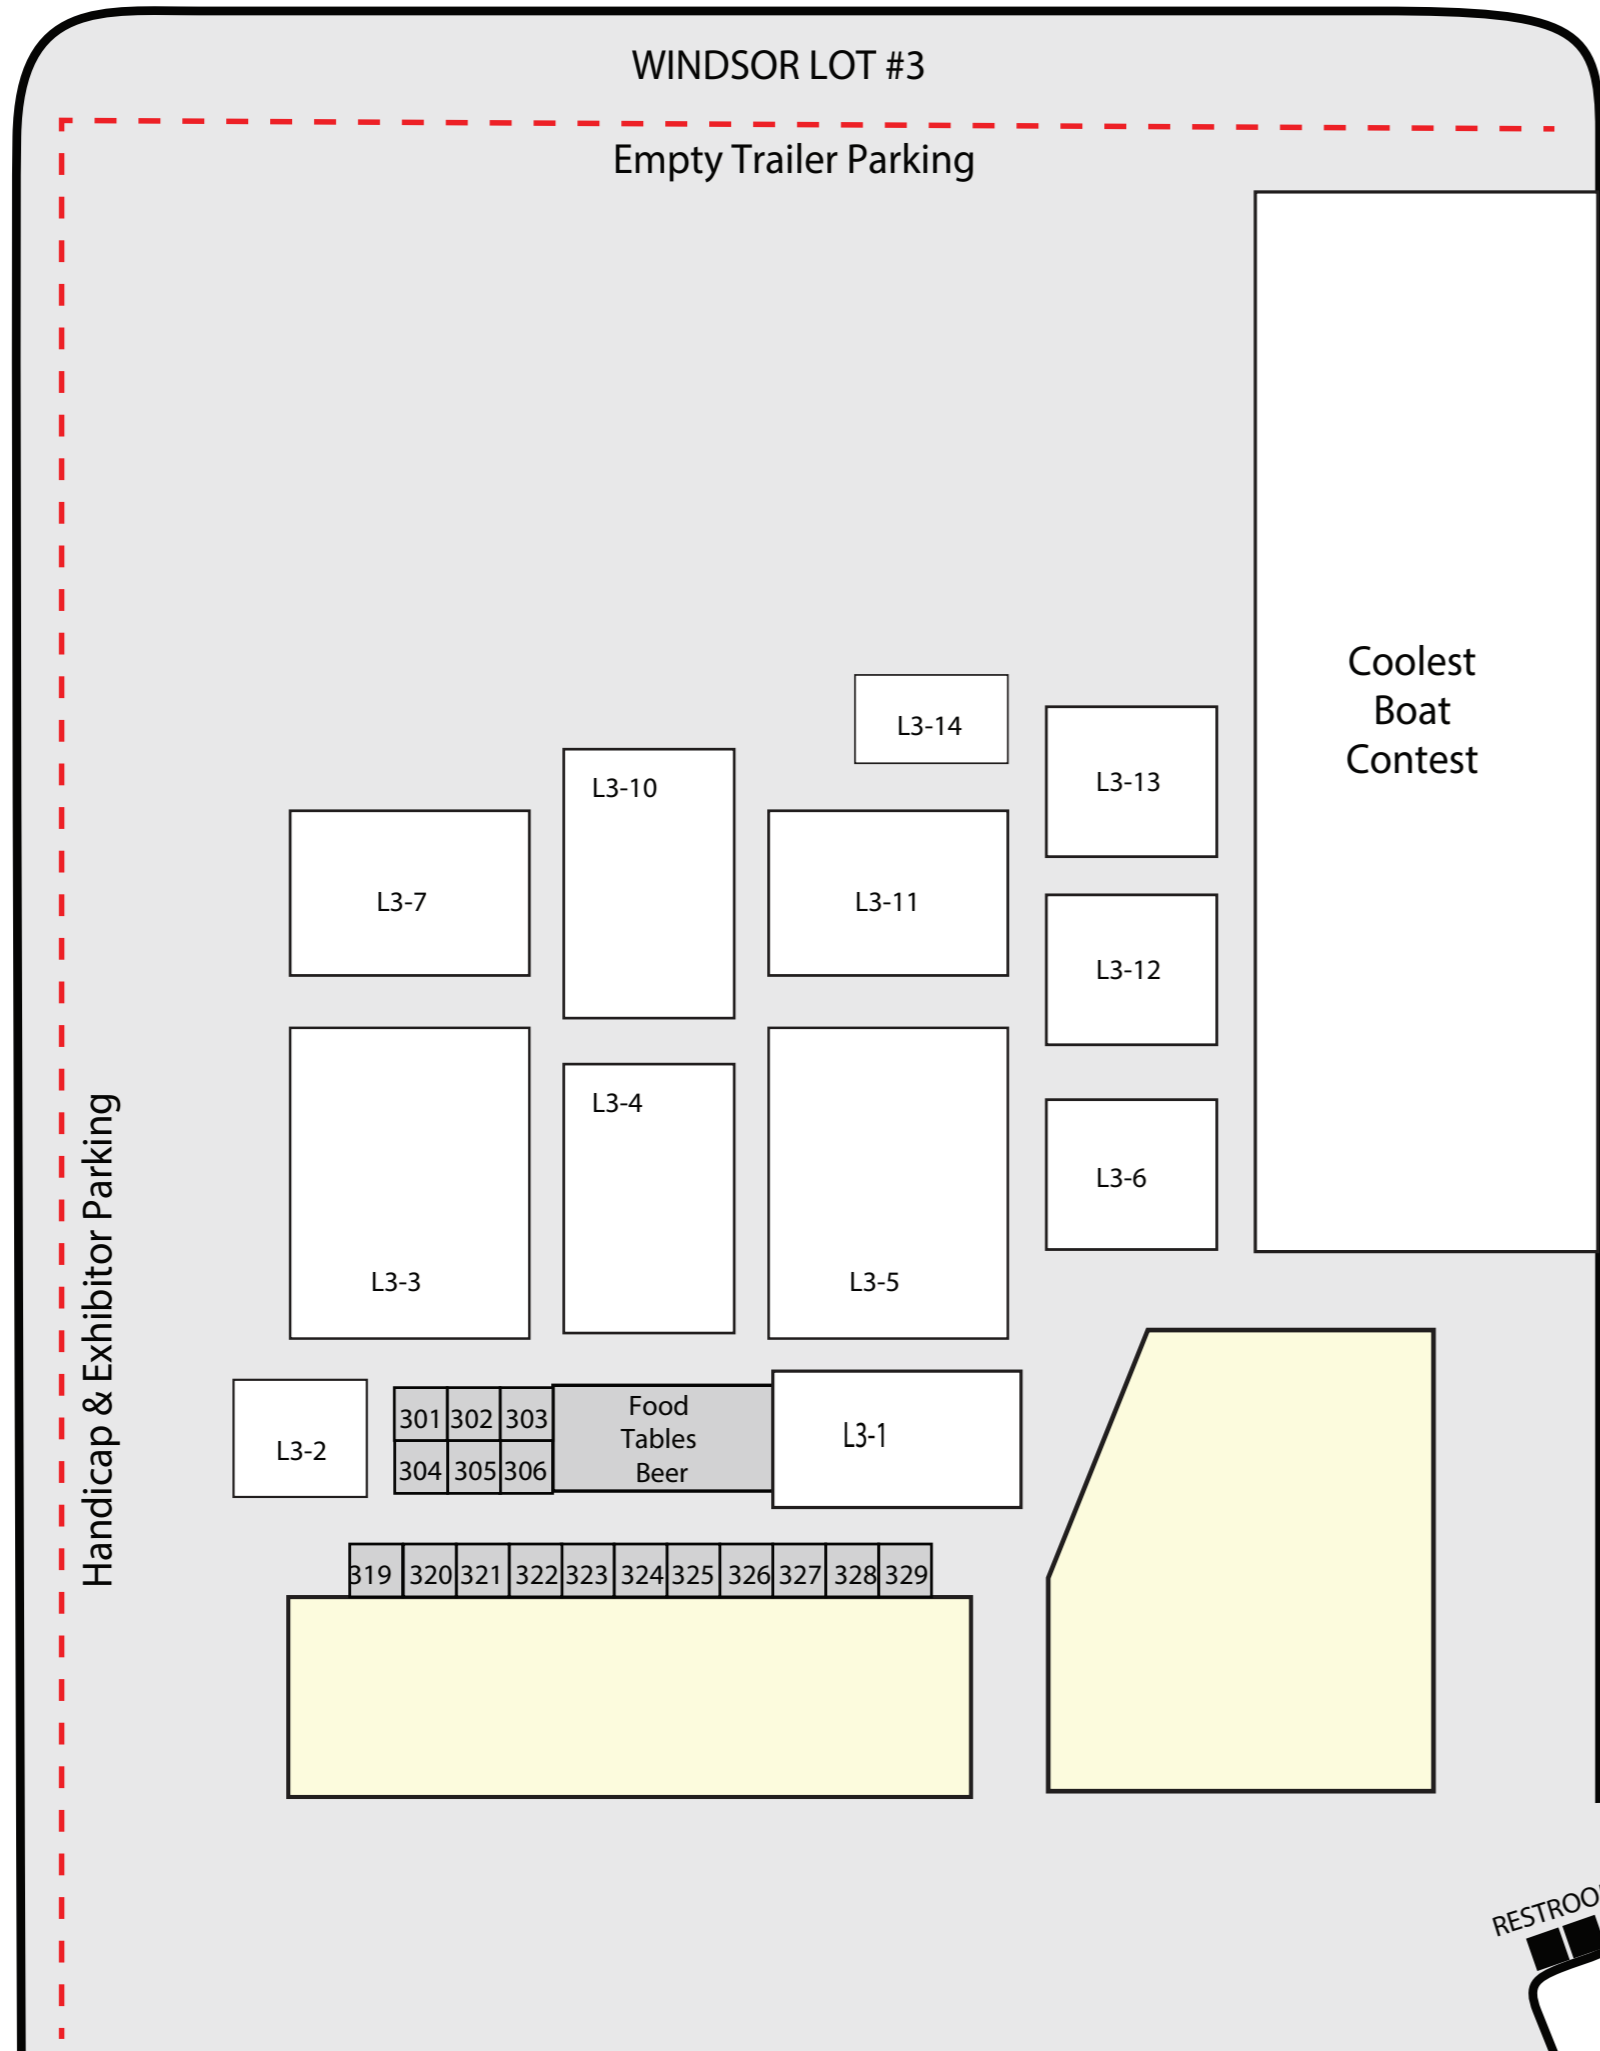

LONDON BRIDGE ROAD

HAMPTON INN

WINDSOR LOT #4

STATE PARK RV ROAD NO ACCESS

HEAVY VEGETATION - NO ACCESS

GET READY BOATS ON TRAILERS

RESTROOM

COURTESY SHUTTLE STOP

LAUNCH RAMP

DOCKS/DEMO BOATS

HEAVY VEGETATION - NO ACCESS

BEACH PWC WATERCROSS RACING

LAKE

BEACH

LONDON BRIDGE CHANNEL

London Bridge Channel