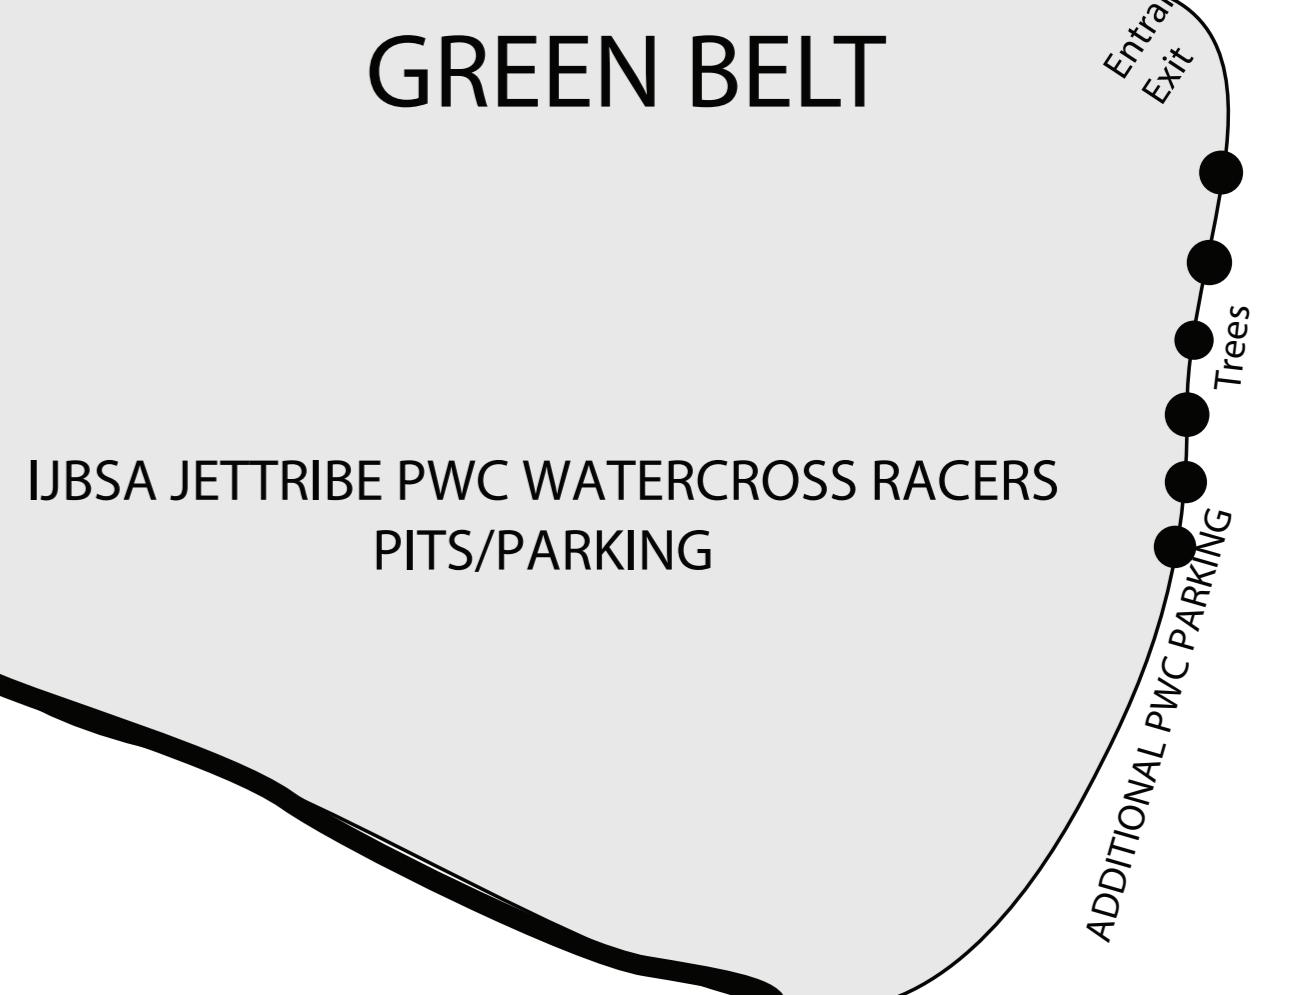

LONDON BRIDGE ROAD

HAMPTON INN

WINDSOR LOT #4

STATE PARK RV ROAD NO ACCESS

HEAVY VEGETATION - NO ACCESS

GET READY BOATS ON TRAILERS

RESTROOM

COURTESY SHUTTLE STOP

LAUNCH RAMP

DOCKS/DEMO BOATS

HEAVY VEGETATION - NO ACCESS

BEACH PWC WATERCROSS RACING

LAKE

BEACH

LONDON BRIDGE CHANNEL

London Bridge Channel