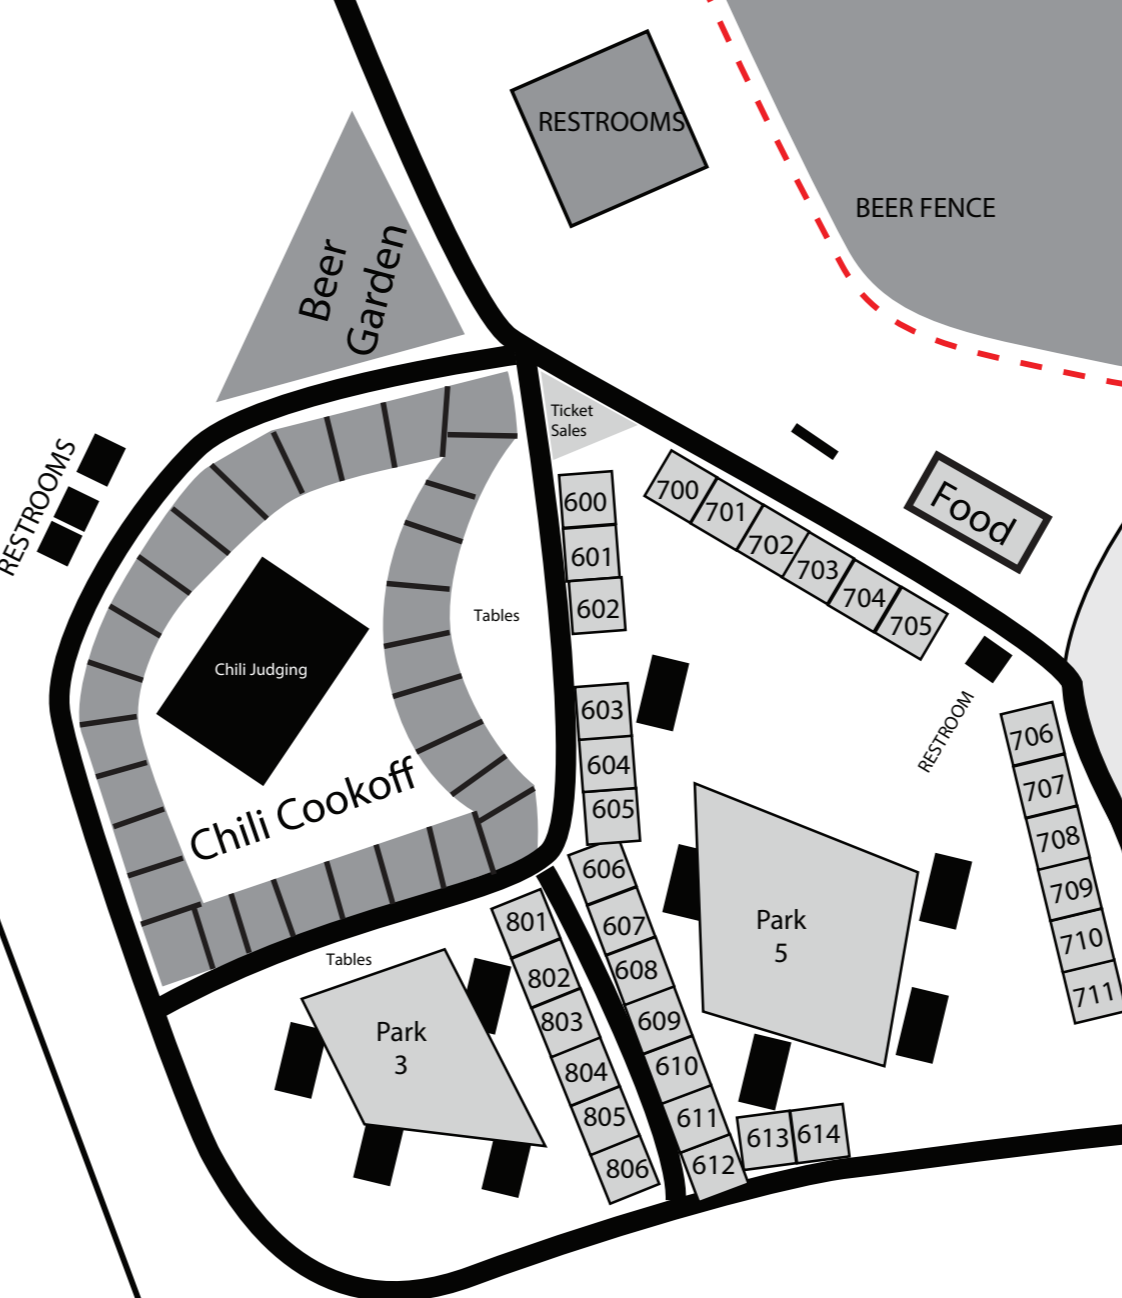

LONDON BRIDGE ROAD

HAMPTON INN

WINDSOR LOT #4

STATE PARK RV ROAD NO ACCESS

HEAVY VEGETATION - NO ACCESS

GET READY BOATS ON TRAILERS

RESTROOM

COURTESY SHUTTLE STOP

LAUNCH RAMP

DOCKS/DEMO BOATS

HEAVY VEGETATION - NO ACCESS

BEACH PWC WATERCROSS RACING

LAKE

BEACH

LONDON BRIDGE CHANNEL

London Bridge Channel