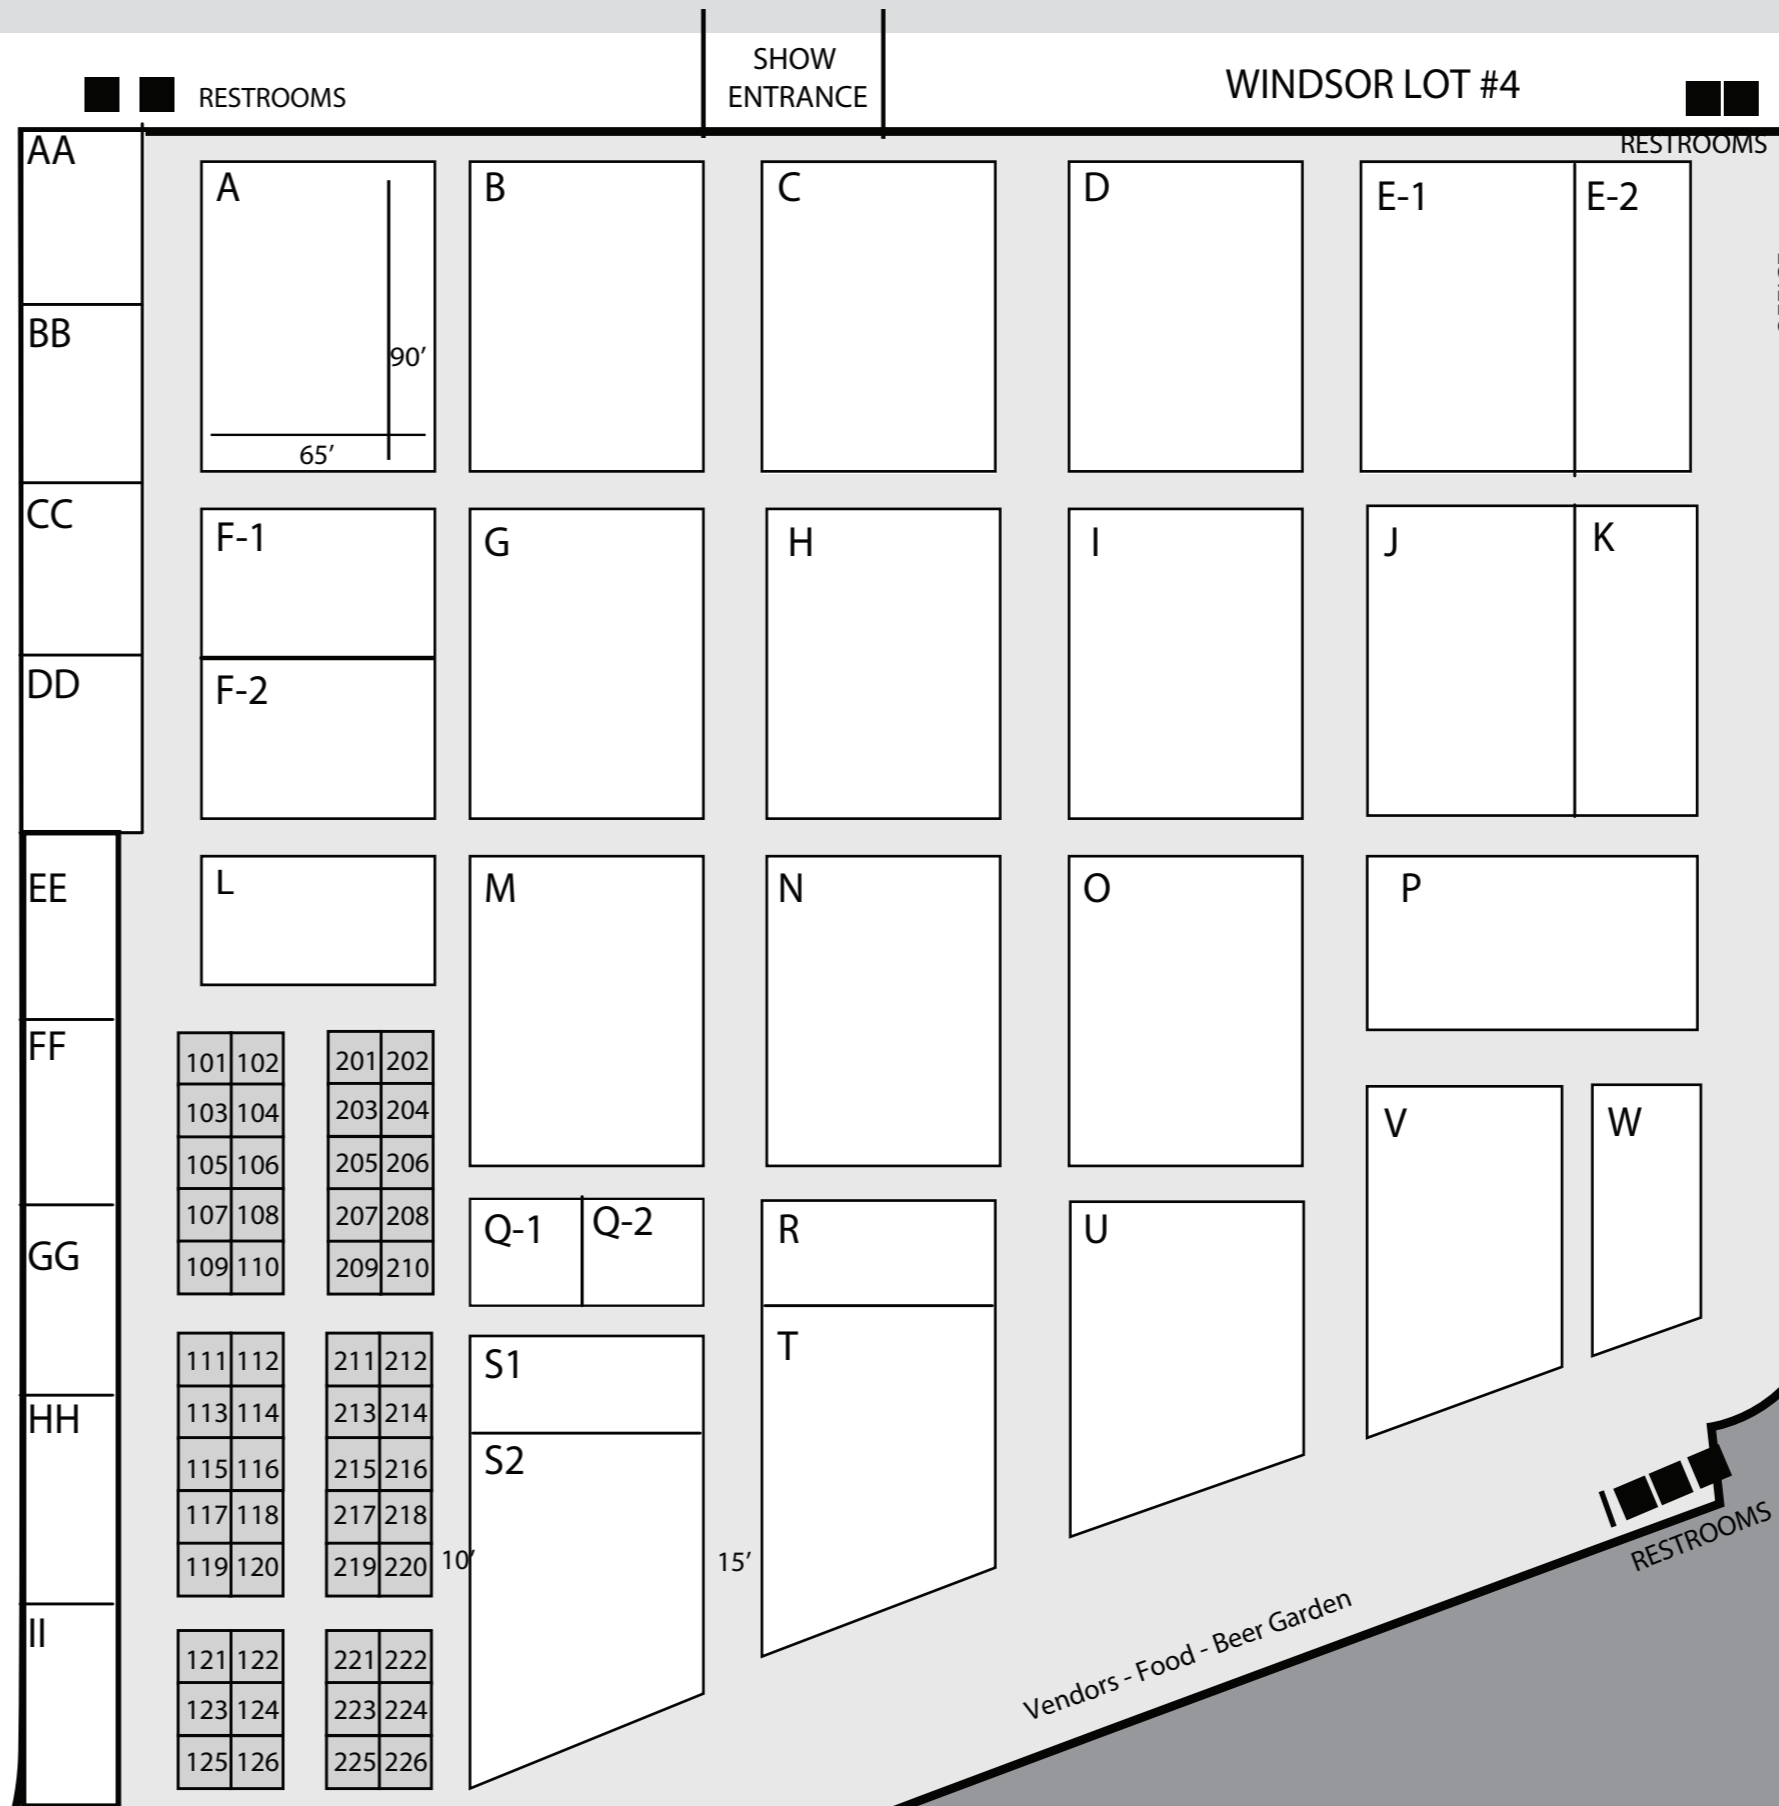

LONDON BRIDGE ROAD

HAMPTON INN

WINDSOR LOT #4

STATE PARK RV ROAD NO ACCESS

HEAVY VEGETATION - NO ACCESS

GET READY BOATS ON TRAILERS

RESTROOM

COURTESY SHUTTLE STOP

LAUNCH RAMP

DOCKS/DEMO BOATS

HEAVY VEGETATION - NO ACCESS

BEACH PWC WATERCROSS RACING

LAKE

BEACH

LONDON BRIDGE CHANNEL

London Bridge Channel